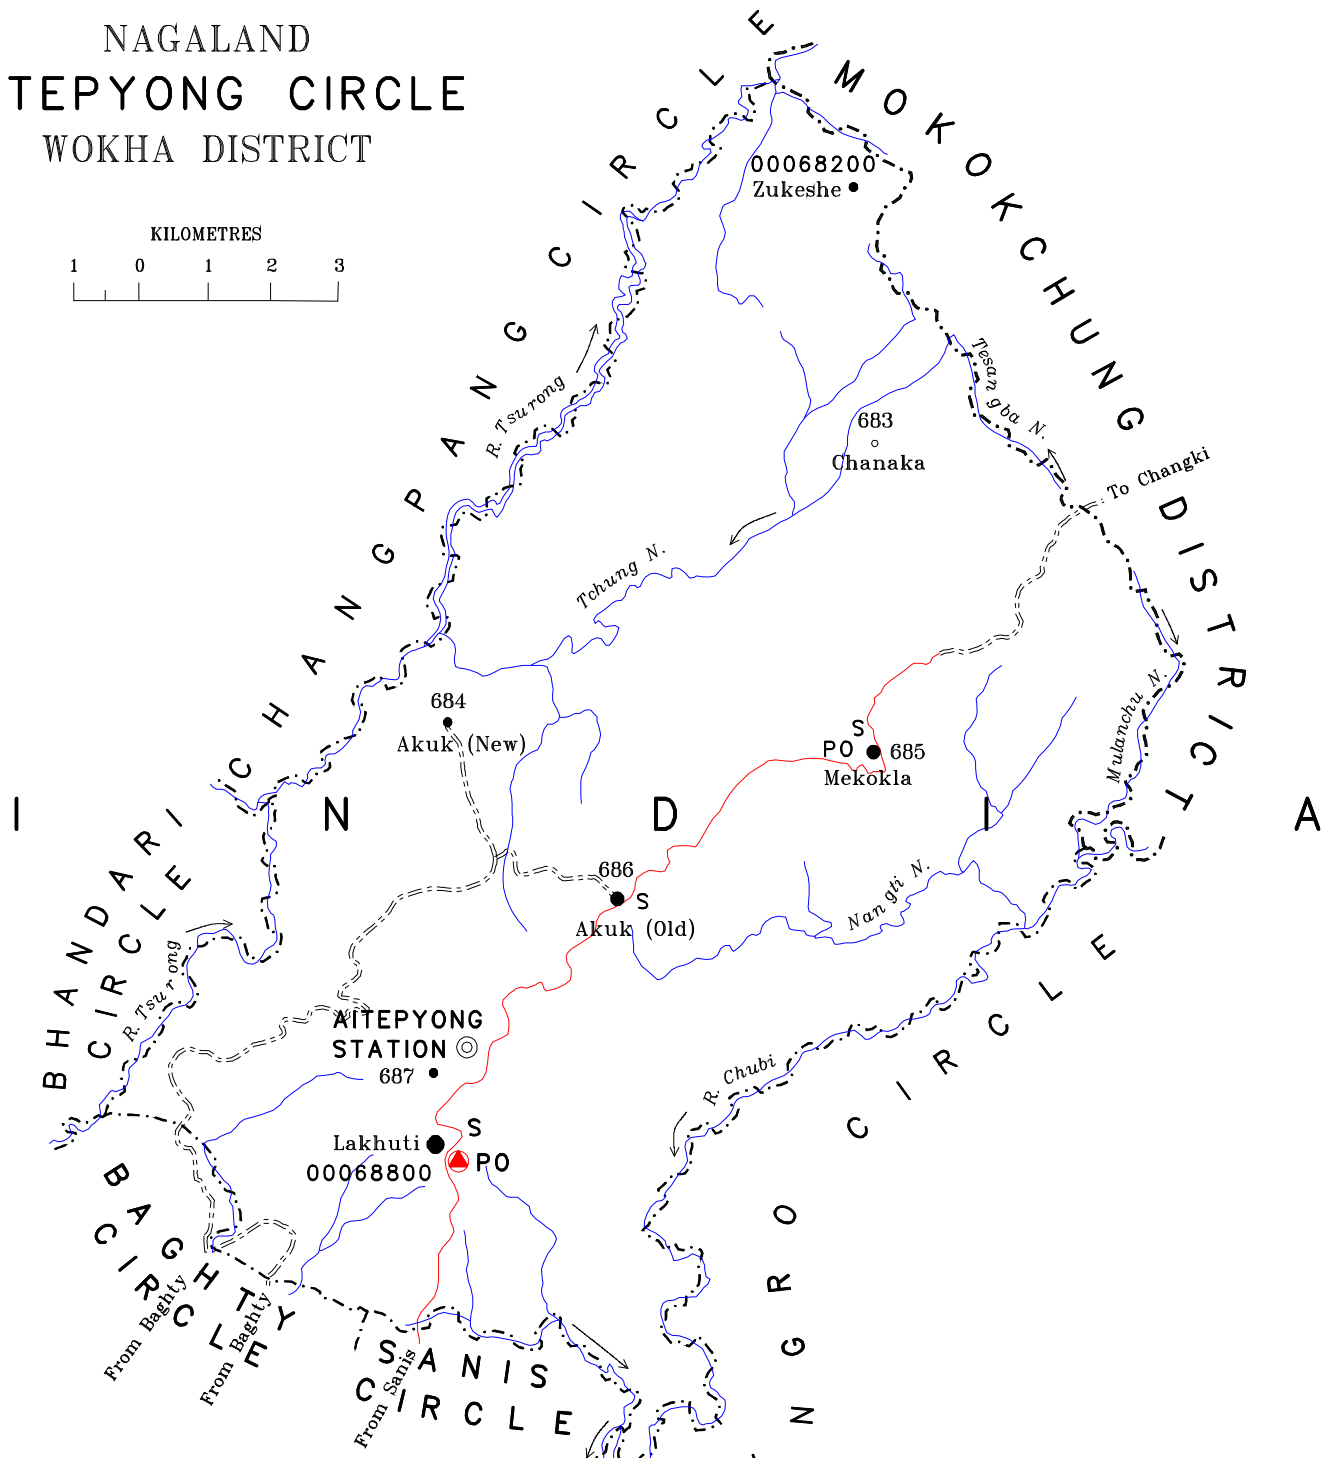

NAGALAND

AITEPYONG CIRCLE

WOKHA DISTRICT

BOUNDARY, DISTRICT
" CIRCLE
VILLAGE WITH PERMANENT L.C.NO.	00068200
HEADQUARTERS: CIRCLE	⊙
POPULATION SIZE CLASS OF VILLAGES	○ ● ●●
BELOW 200, 200-499, 1000-4999, 5000 & ABOVE		
IMPORTANT METALLED ROAD	—
UNMETALLED ROAD	==
RIVER AND STREAM	~~~~~
POST OFFICE	PO
HIGH SCHOOL/HIGHER SECONDARY SCHOOL	S
PRIMARY HEALTH CENTRE	▲

TOTAL AREA OF CIRCLE (IN SQ. KM.)	...	N.A.
TOTAL POPULATION OF CIRCLE	...	13226
TOTAL NUMBER OF TOWNS IN CIRCLE	...	NIL
TOTAL NUMBER OF VILLAGES IN CIRCLE	...	7
DISTANCE FROM DISTRICT H.Q.	...	58 Km.