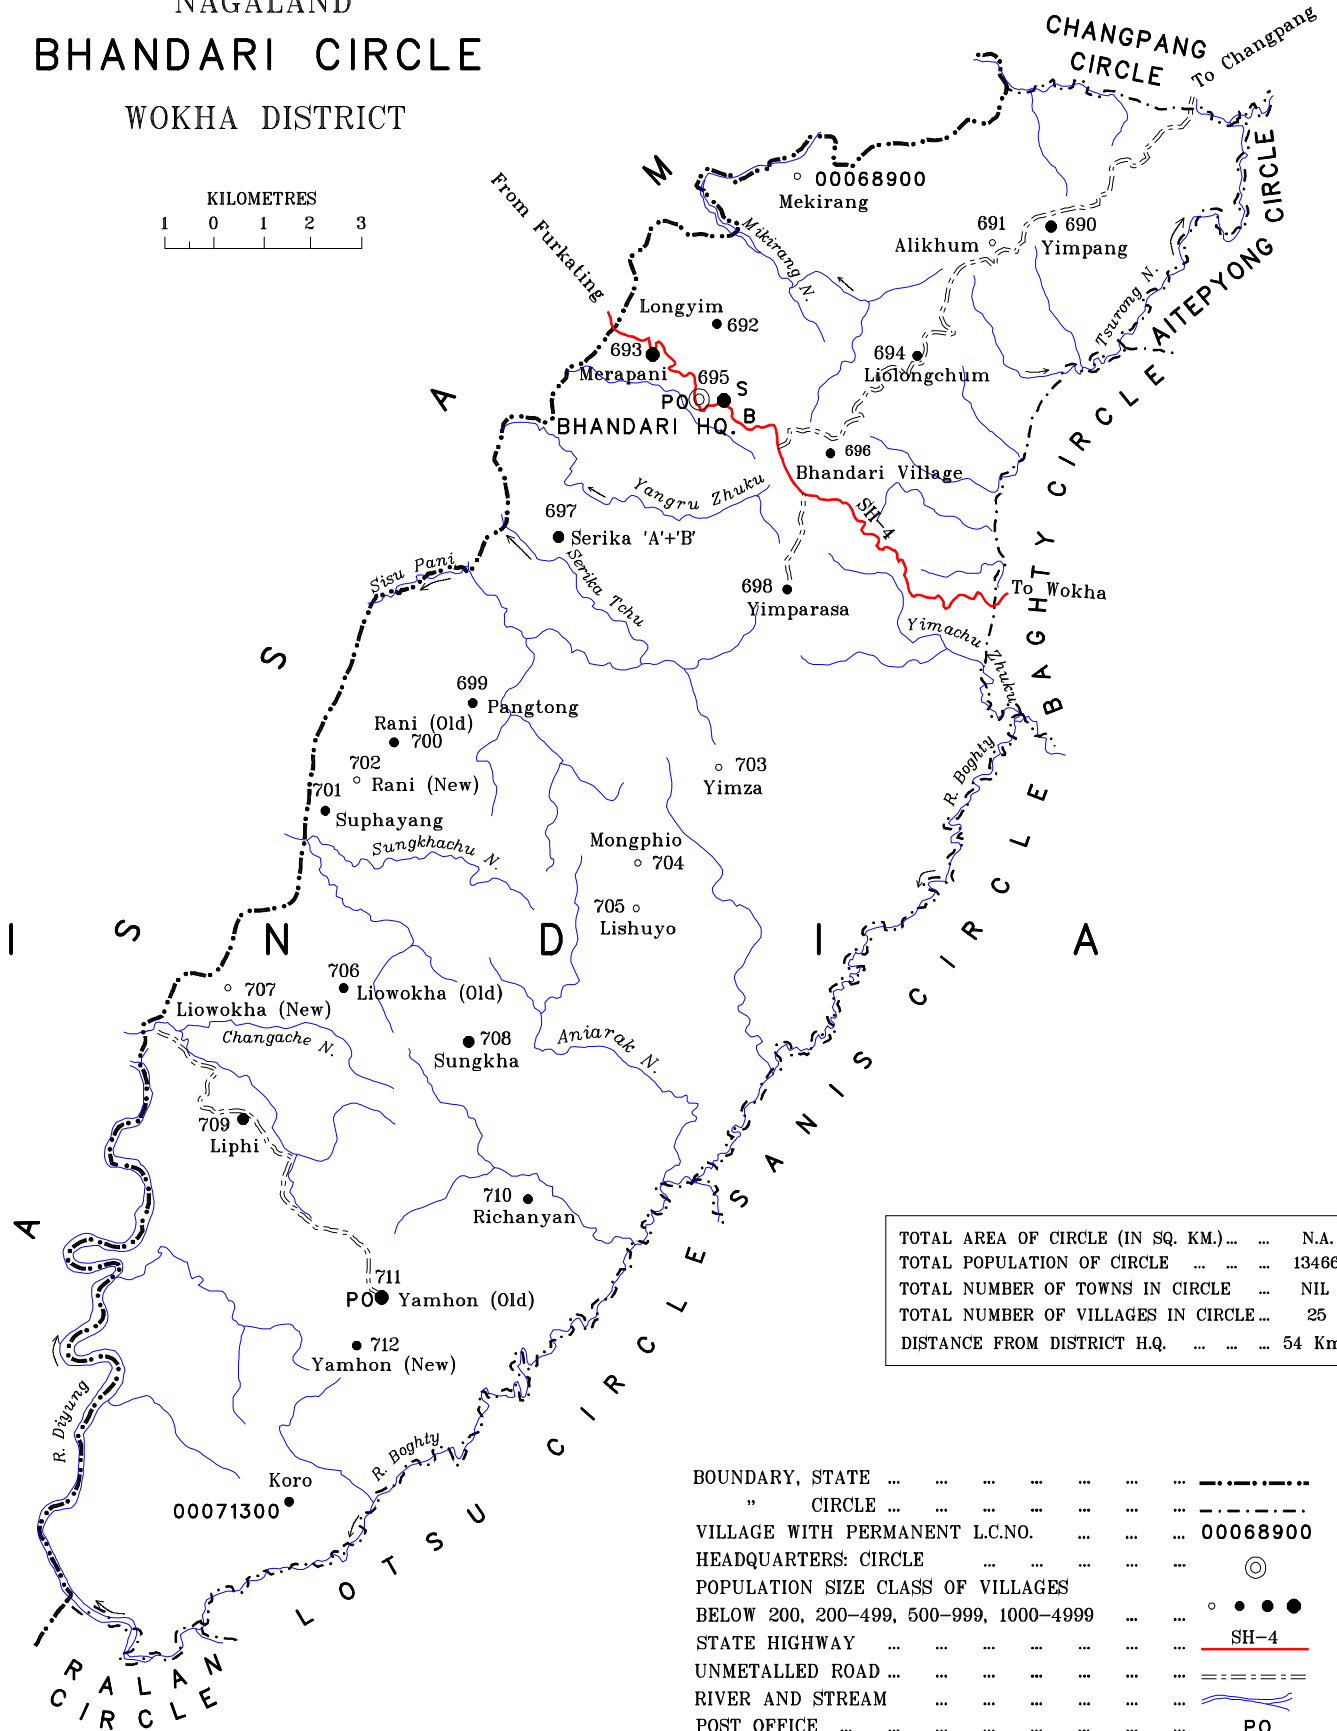

# NAGALAND

## BHANDARI CIRCLE

### WOKHA DISTRICT

TOTAL AREA OF CIRCLE (IN SQ. KM.)...	N.A.
TOTAL POPULATION OF CIRCLE ...	13466
TOTAL NUMBER OF TOWNS IN CIRCLE ...	NIL
TOTAL NUMBER OF VILLAGES IN CIRCLE...	25
DISTANCE FROM DISTRICT H.Q. ...	54 Km.

BOUNDARY, STATE ...	---+---+---
" CIRCLE ...	---+---+---
VILLAGE WITH PERMANENT L.C.NO. ...	00068900
HEADQUARTERS: CIRCLE ...	⊙
POPULATION SIZE CLASS OF VILLAGES	
BELOW 200, 200-499, 500-999, 1000-4999 ...	○ ● ● ●
STATE HIGHWAY ...	<u>SH-4</u>
UNMETALLED ROAD ...	=====
RIVER AND STREAM ...	~~~~~
POST OFFICE ...	PO
HIGH SCHOOL/HIGHER SECONDARY SCHOOL ...	S
BANK: COMMERCIAL/CO-OPERATIVE ...	B