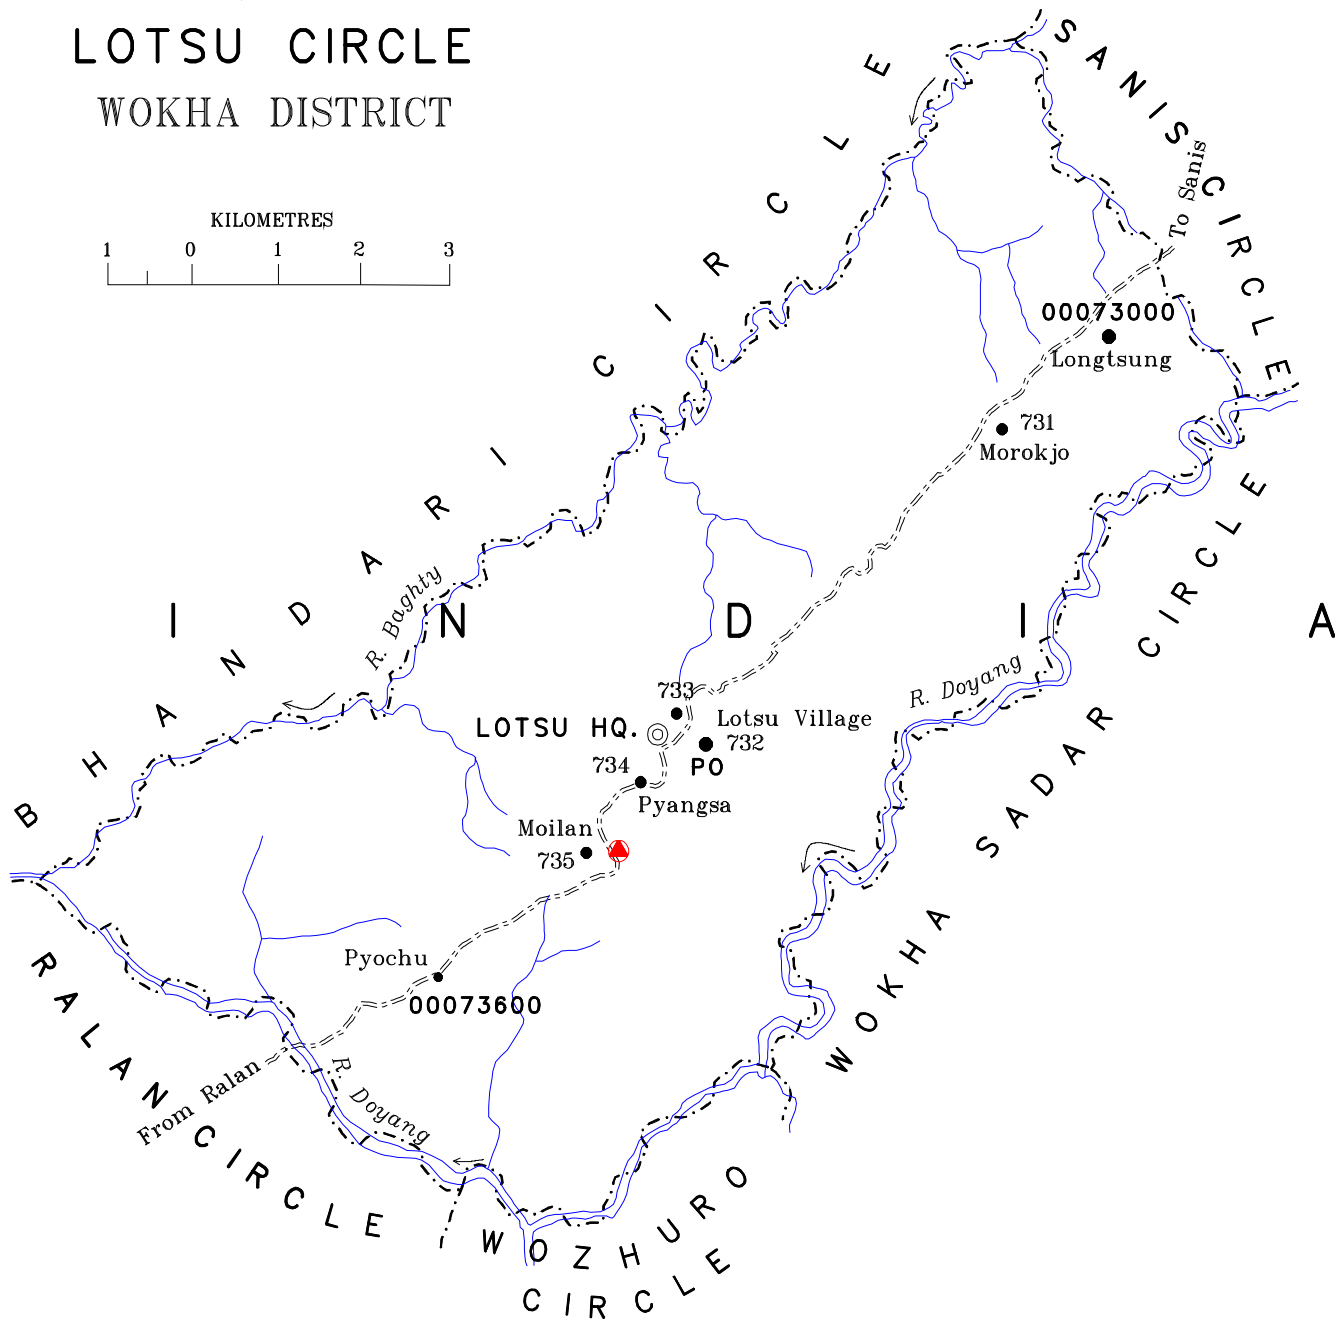

NAGALAND

LOTSU CIRCLE

WOKHA DISTRICT

BOUNDARY, CIRCLE	---	---
VILLAGE WITH PERMANENT L.C.NO.	...	00073000
HEADQUARTERS: CIRCLE	...	⊙
POPULATION SIZE CLASS OF VILLAGES	...	• • •
200-499, 500-999, 1000-4999	...	• • •
UNMETALLED ROAD	---	=====
RIVER AND STREAM	---	
POST OFFICE	...	PO
PRIMARY HEALTH CENTRE	...	

TOTAL AREA OF CIRCLE (IN SQ. KM.)	...	N.A.
TOTAL POPULATION OF CIRCLE...	...	6026
TOTAL NUMBER OF TOWNS IN CIRCLE...	...	NIL
TOTAL NUMBER OF VILLAGES IN CIRCLE	...	7
DISTANCE FROM DISTRICT H.Q.	...	60 Km.