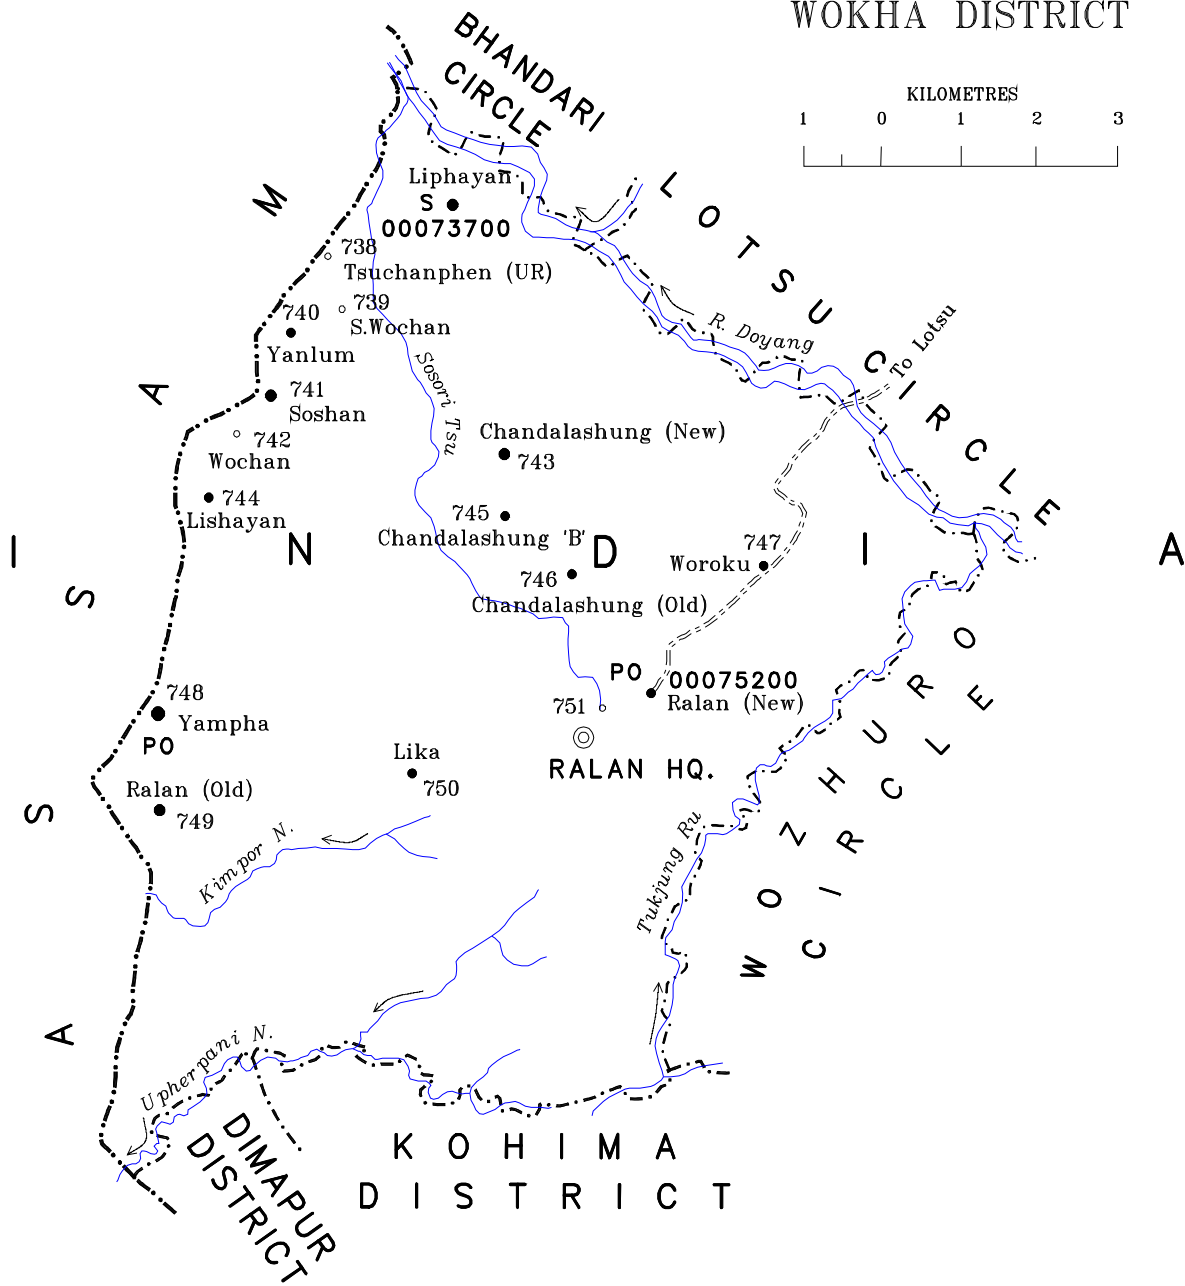

NAGALAND

RALAN CIRCLE

WOKHA DISTRICT

BOUNDARY, STATE ...	---	---	---	---	---	---
" DISTRICT ...	---	---	---	---	---	---
" CIRCLE..	---	---	---	---	---	---
VILLAGE WITH PERMANENT L.C.NO.	00073700
HEADQUARTERS: CIRCLE	⊙
POPULATION SIZE CLASS OF VILLAGES						○ ● ● ●
BELOW 200, 200-499, 500-999, 1000-4999	○ ● ● ●
UNMETALLED ROAD	---	---	---	---	---	=====
RIVER AND STREAM	---	---	---	---	---	~~~~~
POST OFFICE	PO
HIGH SCHOOL/HIGHER SECONDARY SCHOOL...	S

TOTAL AREA OF CIRCLE (IN SQ. KM.)...	...	N.A.
TOTAL POPULATION OF CIRCLE	7312
TOTAL NUMBER OF TOWNS IN CIRCLE	NIL
TOTAL NUMBER OF VILLAGES IN CIRCLE	16
DISTANCE FROM DISTRICT H.Q.	82 Km.