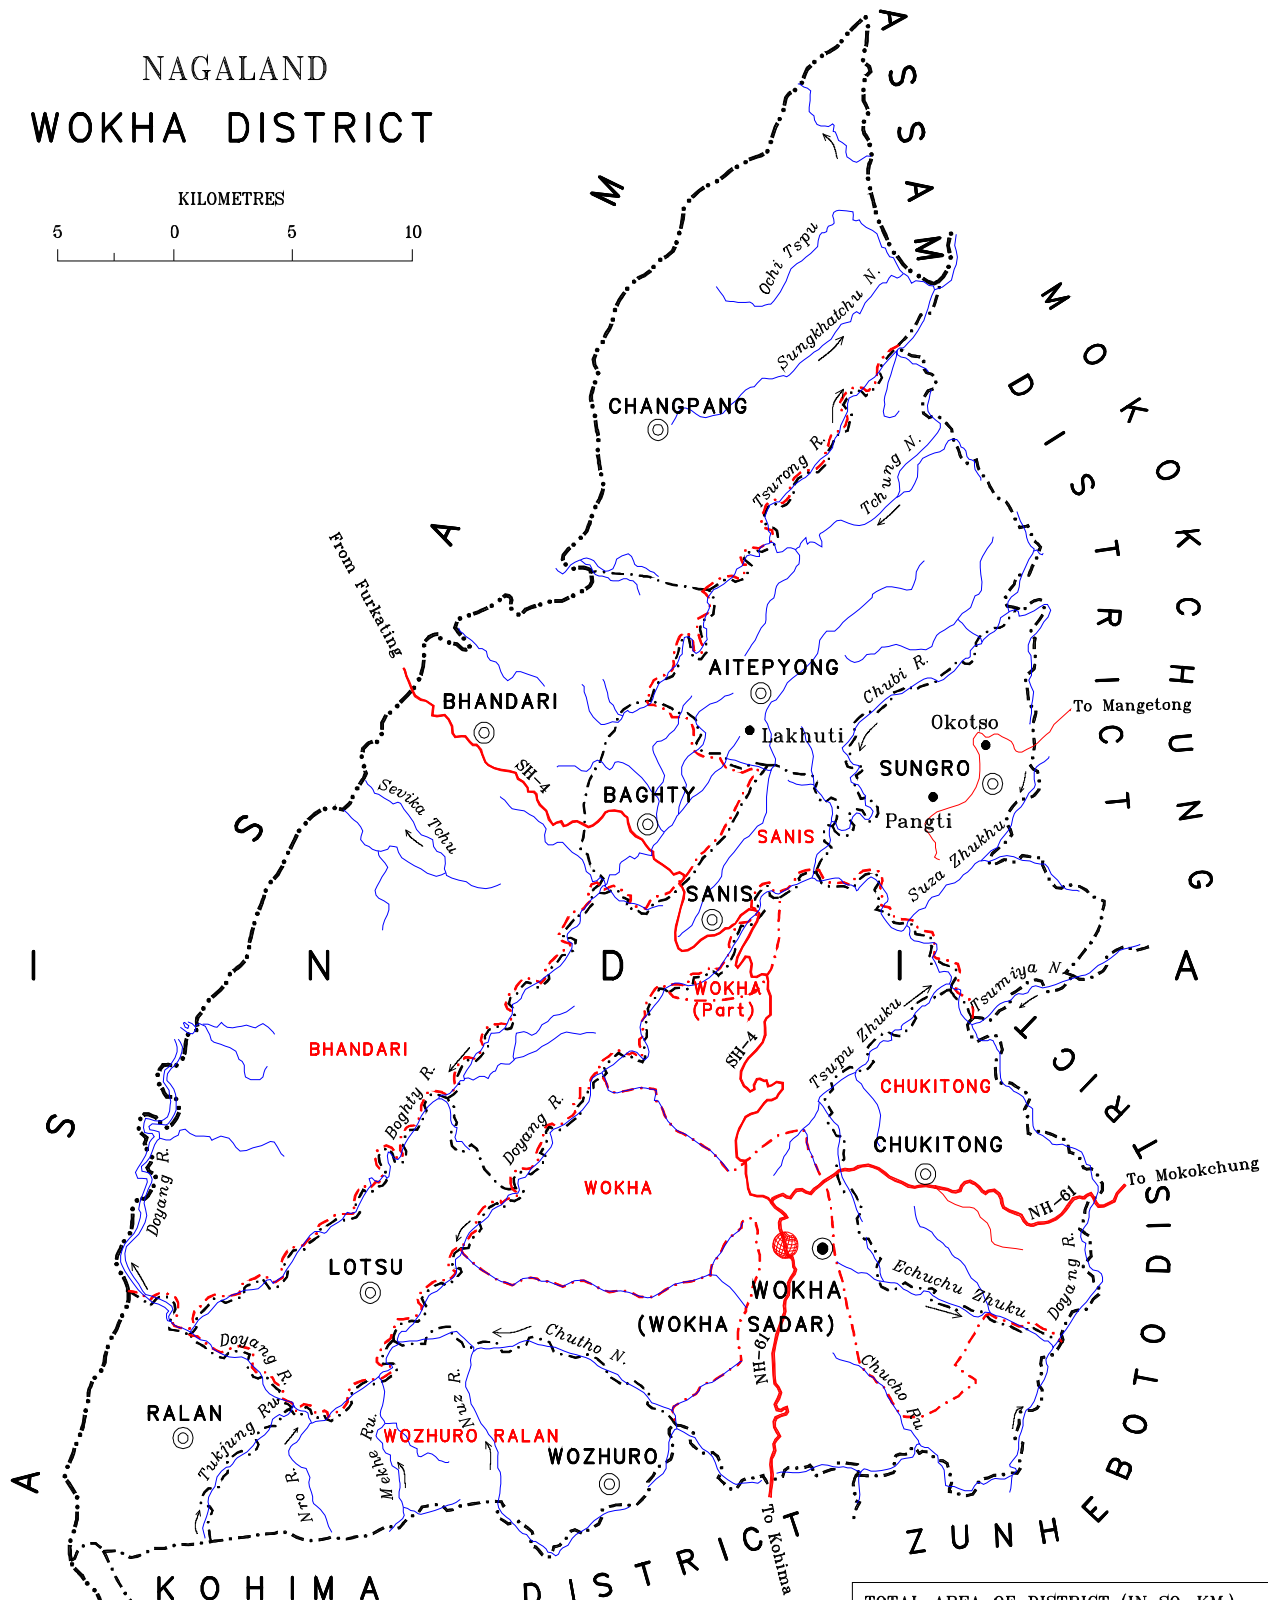

# NAGALAND WOKHA DISTRICT

DIMA PUR DISTRICT

- BOUNDARY: STATE ... .. - - - - -
- "      DISTRICT ... .. - - - - -
- "      CIRCLE... .. - - - - -
- "      R.D. BLOCK... .. - - - - -
- HEADQUARTERS: DISTRICT, CIRCLE   ● ○
- NATIONAL HIGHWAY ... .. NH-61
- STATE HIGHWAY ... .. SH-4
- IMPORTANT METALLED ROAD ... ..

TOTAL AREA OF DISTRICT (IN SQ. KM.)	... 1628
TOTAL POPULATION OF DISTRICT	... 161223
TOTAL NUMBER OF TOWNS IN DISTRICT	... 1
TOTAL NUMBER OF VILLAGES IN DISTRICT	129

- RIVER AND STREAM ... ..
- VILLAGE HAVING 5000 AND ABOVE   ●   Pangti
- POPULATION WITH NAME ... .. ●
- TOWNS WITH POPULATION SIZE AND CLASS IV ... .. ●

Note: The names of R.D. Blocks are given in red.