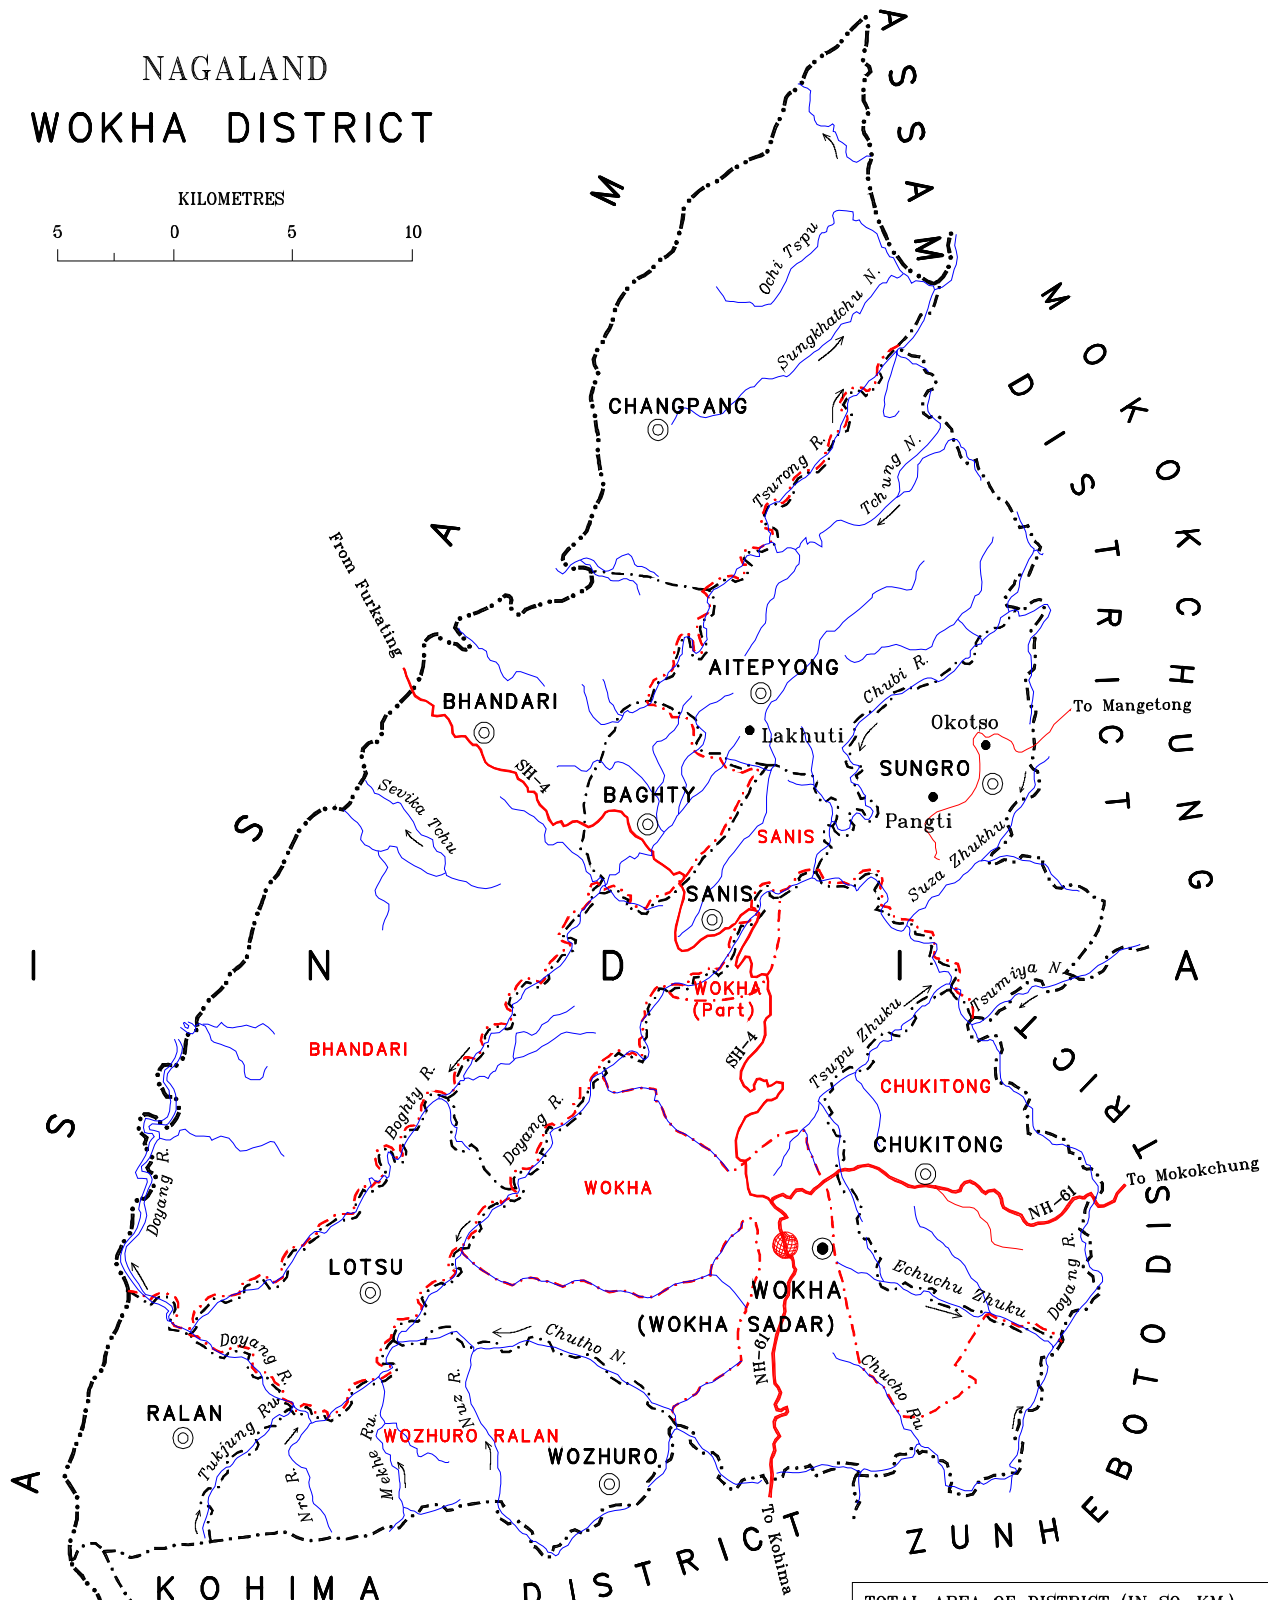

# NAGALAND WOKHA DISTRICT

- BOUNDARY: STATE ... .. - - - - -
- "      DISTRICT ... .. - - - - -
- "      CIRCLE... .. - - - - -
- "      R.D. BLOCK... .. - - - - -
- HEADQUARTERS: DISTRICT, CIRCLE     ●   ◎
- NATIONAL HIGHWAY ... ..     NH-61
- STATE HIGHWAY ... ..     SH-4
- IMPORTANT METALLED ROAD ... ..     ---

TOTAL AREA OF DISTRICT (IN SQ. KM.)	... 1628
TOTAL POPULATION OF DISTRICT	... 161223
TOTAL NUMBER OF TOWNS IN DISTRICT	... 1
TOTAL NUMBER OF VILLAGES IN DISTRICT	129

- RIVER AND STREAM ... ..
- VILLAGE HAVING 5000 AND ABOVE     Pangti
- POPULATION WITH NAME ... .. ●
- TOWNS WITH POPULATION SIZE AND CLASS IV ... ..

Note: The names of R.D. Blocks are given in red.