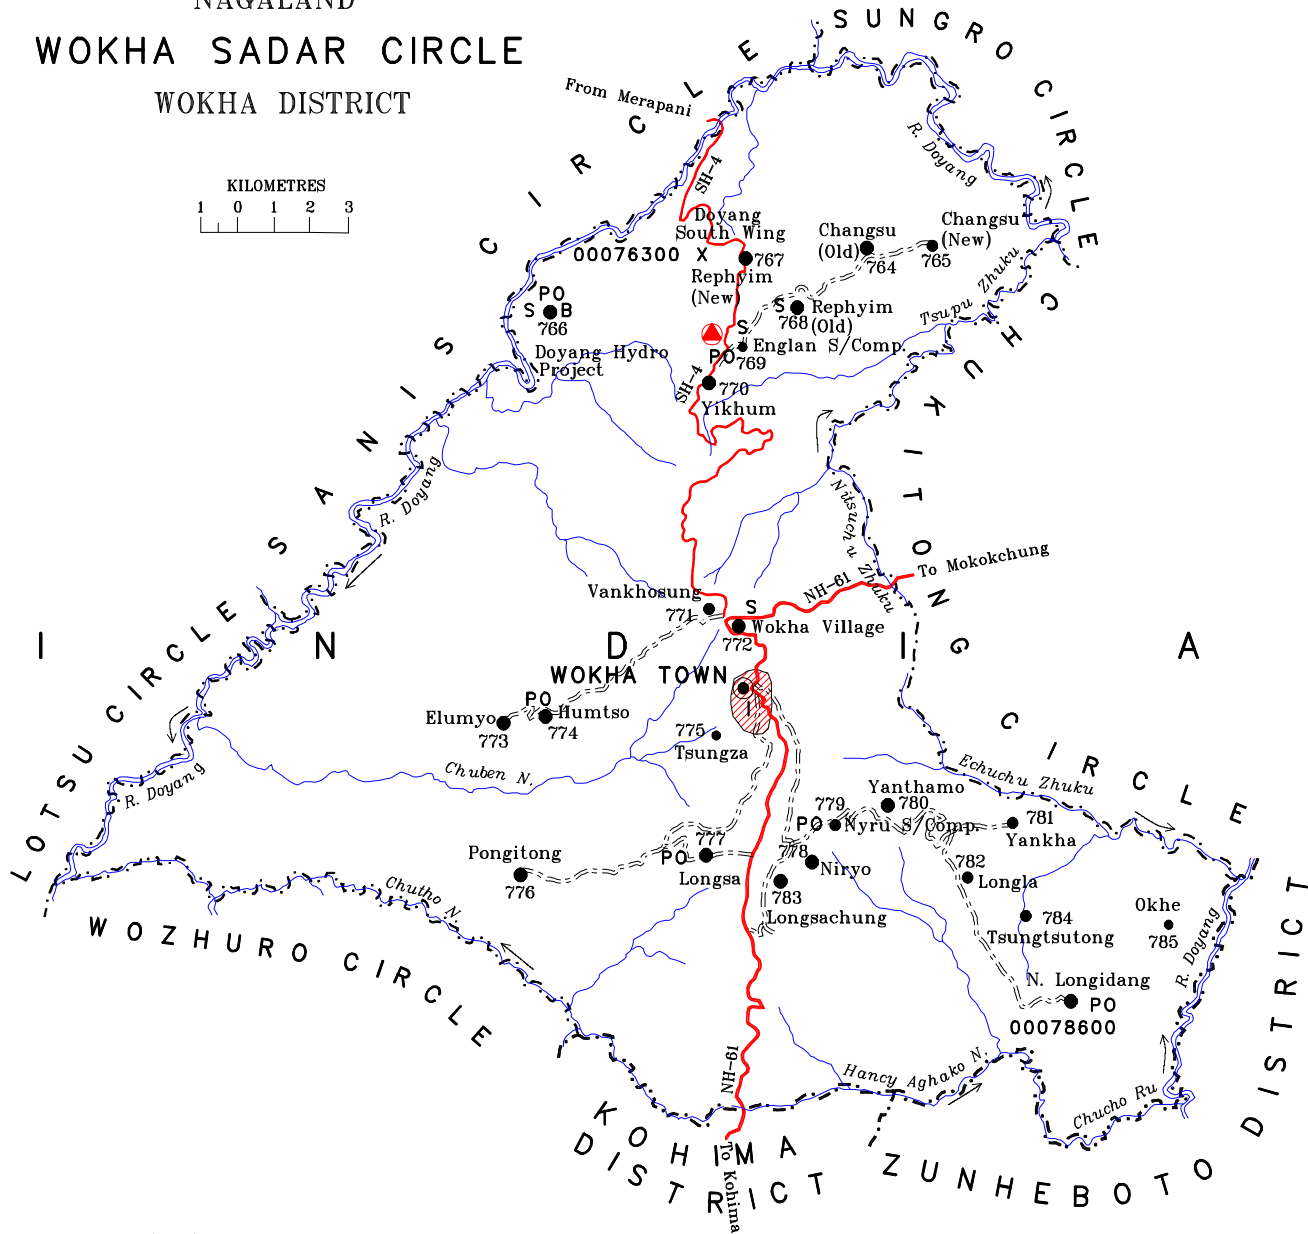

NAGALAND
WOKHA SADAR CIRCLE
 WOKHA DISTRICT

BOUNDARY, DISTRICT	---
" CIRCLE	----
VILLAGE WITH PERMANENT L.C.NO.	00076300
HEADQUARTERS: DISTRICT/CIRCLE	●
POPULATION SIZE CLASS OF VILLAGES	• • •
200-499, 500-999, 1000-4999	• • •
UNINHABITED VILLAGES WITH PERMANENT L.C.NO.	00076300 X
URBAN AREA WITH LOCATION CODE	▨
NATIONAL HIGHWAY...	NH-61
STATE HIGHWAY	SH-4
UNMETALLED ROAD	====
RIVER AND STREAM...	~~~~~
POST OFFICE	PO
HIGH SCHOOL/HIGHER SECONDARY SCHOOL	S
PRIMARY HEALTH CENTRE	▲
BANK: COMMERCIAL/CO-OPERATIVE	B

TOTAL AREA OF CIRCLE (IN SQ. KM.)	...	N.A.
TOTAL POPULATION OF CIRCLE	...	72236
TOTAL NUMBER OF TOWNS IN CIRCLE	...	1
TOTAL NUMBER OF VILLAGES IN CIRCLE	...	24
DISTANCE FROM DISTRICT H.Q.	...	0